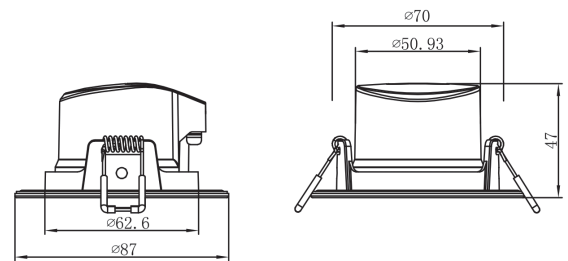

Monza II 7W Datasheet

CCT 620-700Lm LED Downlight

PXMZV27W

Dimensions	ø87*47mm, ø70mm Cutout
Wattage	7W
Weight	100g
Fixture Material	HIPP/Aluminium Alloy/PS/PC Lens
Colour/Finish	White
IK Rating	IK03
Voltage/Frequency	AC220~240V 50Hz
Housing Color	White (+Extra Black Bezel Included)
Luminous Flux	620lm / 700lm / 680lm
Luminous Efficacy	88Lm/W - 100Lm/W
Colour Rendering Index	>80
Colour Temperature	3000K / 4000K / 5700K
SDCM	<6
UGR	-
LED Type	SMD
Dimmable	Triac
Beam Angle	100°
Adjustable	Fixed
Chip	Everlight 2835
Protection Level	IP65
Lifetime	30,000h
Certification	CE, UKCA
Warranty	3 Years

Features & Applications

Monza II comes with an IP65 protection rating, aluminium body and 70mm cutout, making it ideal for use as outdoor soffit lighting.

An extra black bezel is included with this fitting to provide more flexibility.