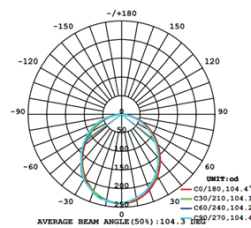

Monza II 7W Datasheet

CCT 620-700Lm LED Downlight

PXMZV27W

Dimensions	ø87*47mm, ø70mm Cutout
Wattage	7W
Weight	100g
Fixture Material	HIPP/Aluminium Alloy/PS/PC Lens
Colour/Finish	White
IK Rating	IK03
Voltage/Frequency	AC220~240V 50Hz
Housing Color	White (+Extra Black Bezel Included)
Luminous Flux	620lm / 700lm / 680lm
Luminous Efficacy	88Lm/W - 100Lm/W
Colour Rendering Index	>80
Colour Temperature	3000K / 4000K / 5700K
SDCM	<6
UGR	-
LED Type	SMD
Dimmable	Triac
Beam Angle	100°
Adjustable	Fixed
Chip	Everlight 2835
Protection Level	IP65
Lifetime	30,000h
Certification	CE, UKCA
Warranty	3 Years